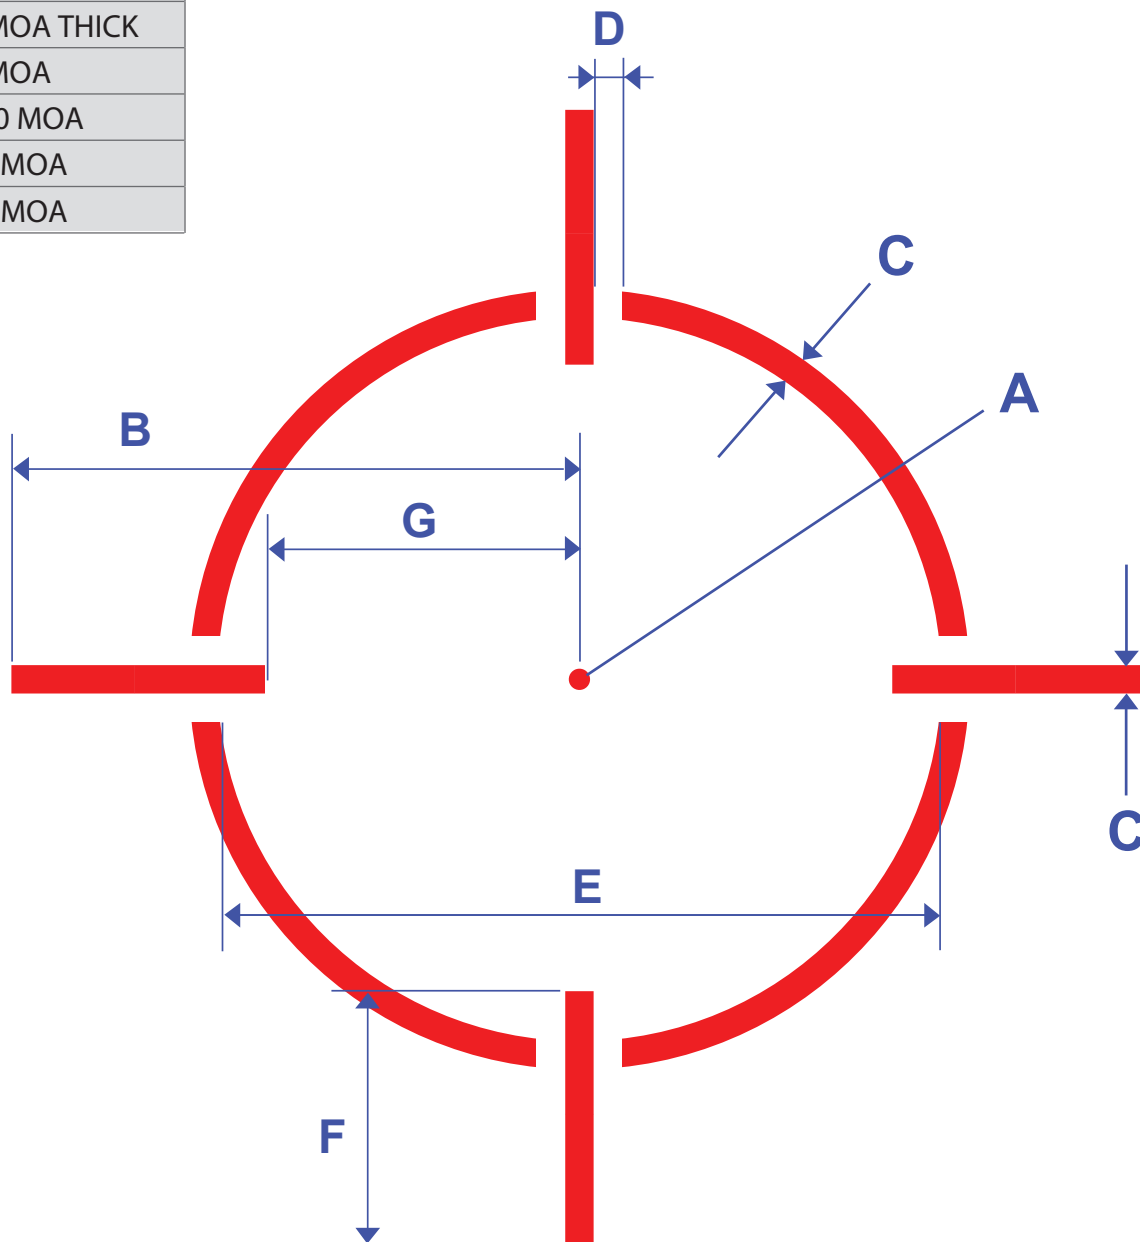

PRISM DOT RETICLE

ILLUMINATED

	DIMENSIONS
A	3 MOA
B	90 MOA
C	4 MOA THICK
D	4 MOA
E	110 MOA
F	40 MOA
G	50 MOA

PRISM DOT RETICLE

ILLUMINATED