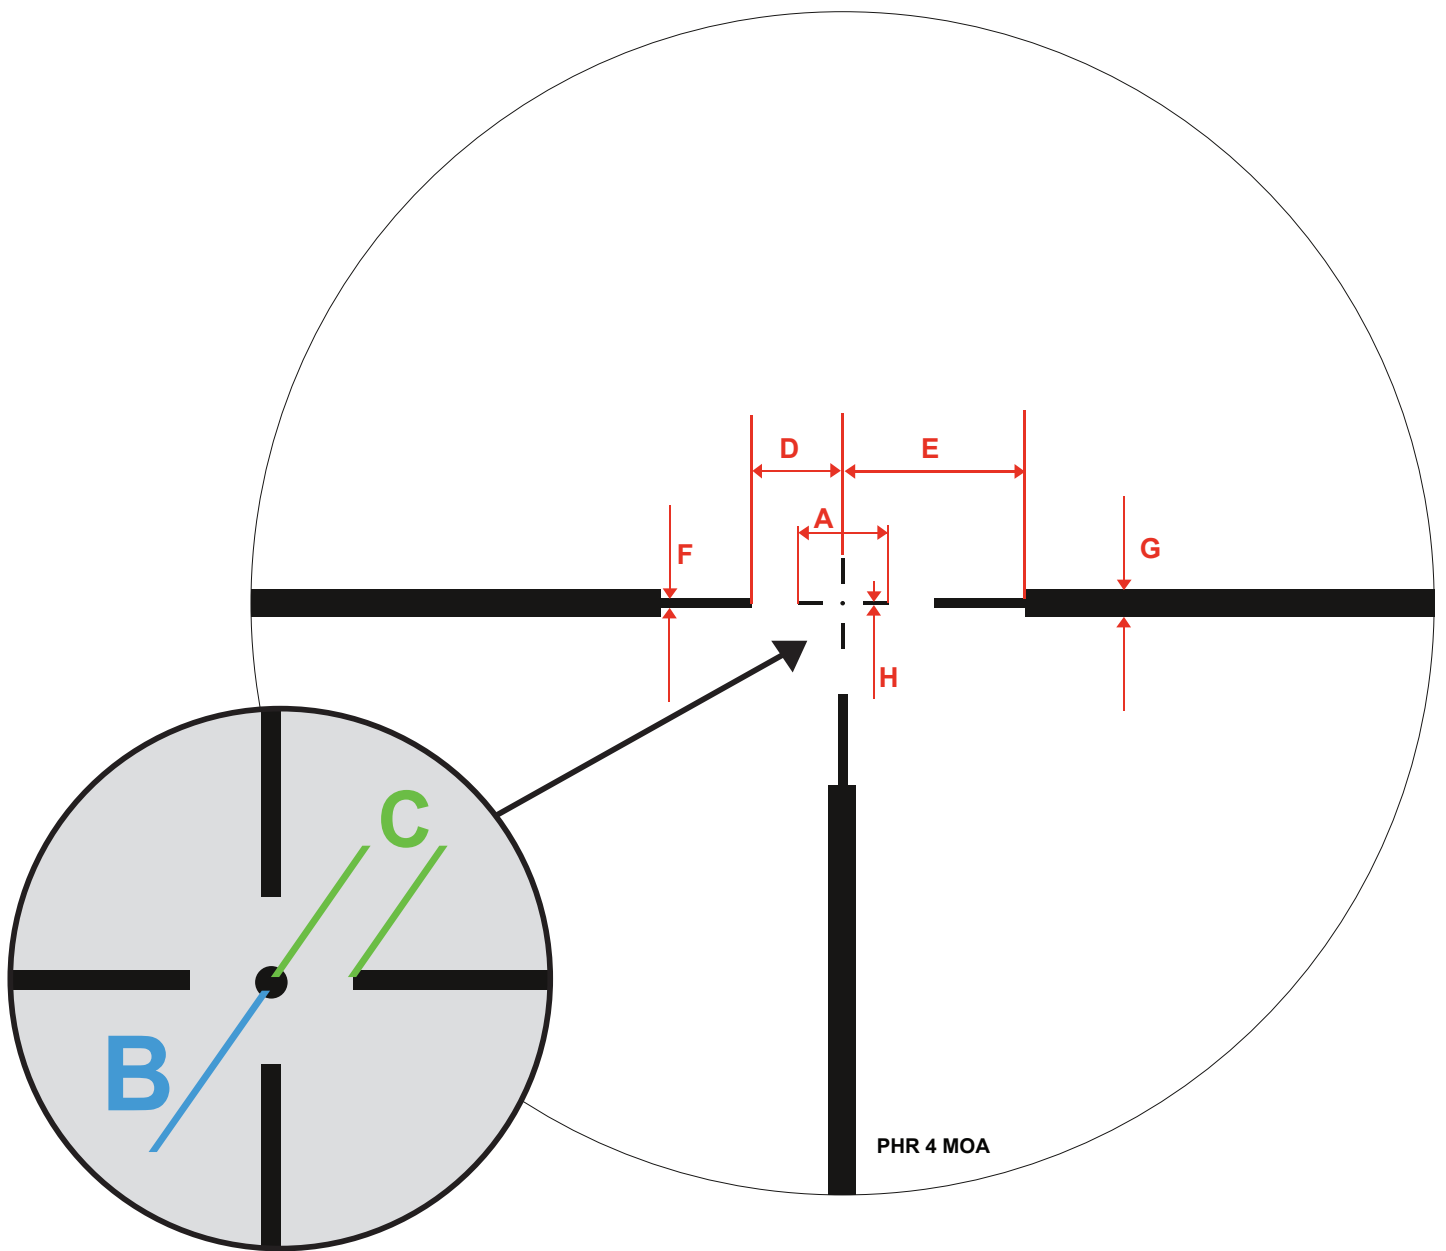

# RETICLE - PHR 4

Thrive HD 1-8x24

	DIMENSIONS
A	5 MOA
B	0.5 MOA
C	1.1 MOA
D	5 MOA
E	12.5 MOA
F	0.5 MOA
G	2.0 MOA
H	0.4 MOA

# RETICLE - PHR 4

ILLUMINATED