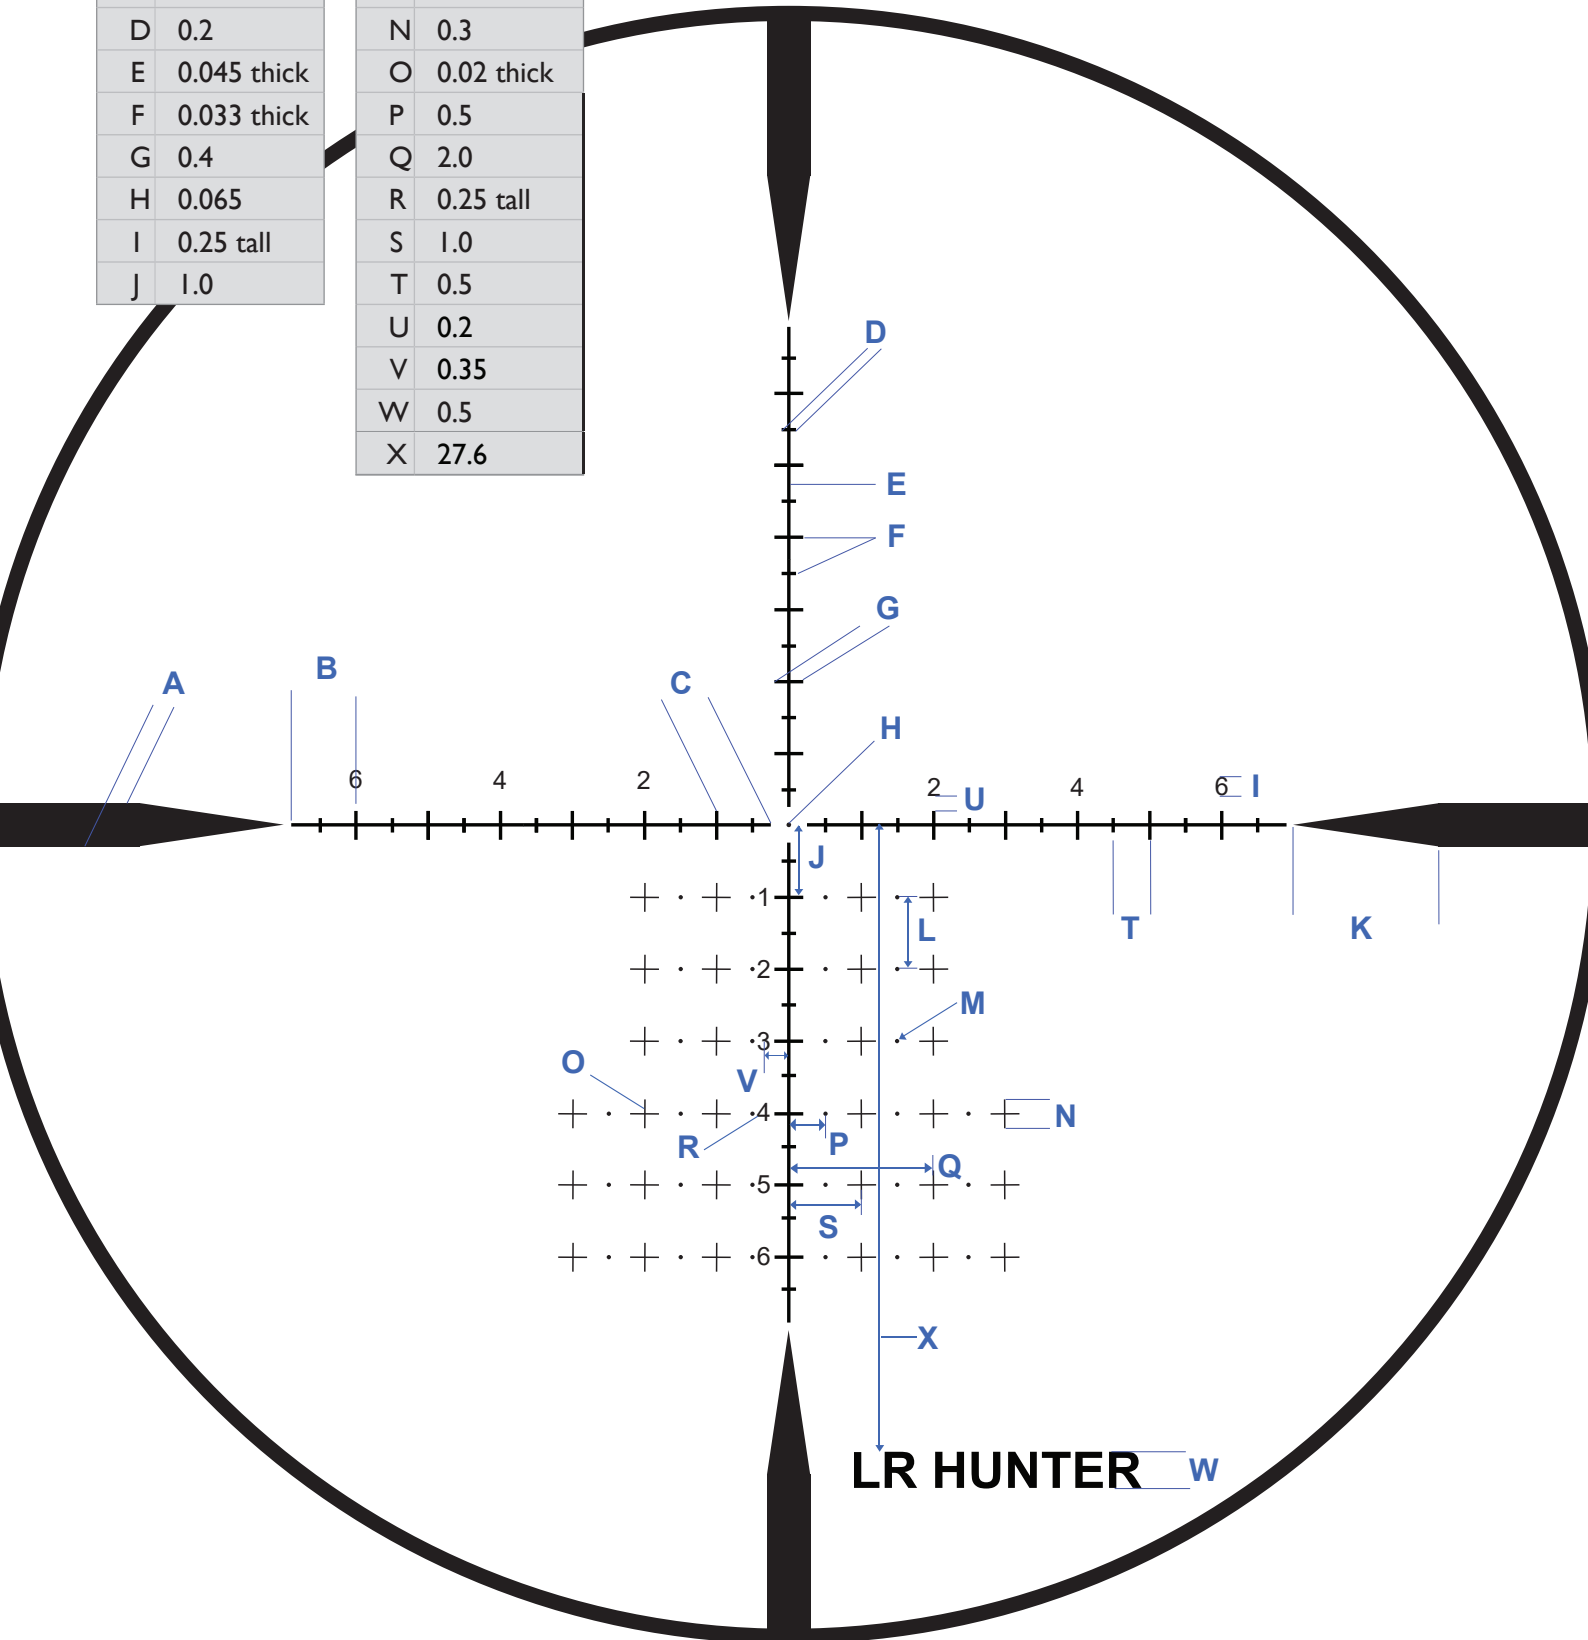

# LR HUNTER RETICLE

NON-ILLUMINATED

DIMENSIONS (MILS)	
A	0.6
B	0.9
C	0.75
D	0.2
E	0.045 thick
F	0.033 thick
G	0.4
H	0.065
I	0.25 tall
J	1.0

DIMENSIONS (MILS)	
K	2.0
L	1.0
M	0.06
N	0.3
O	0.02 thick
P	0.5
Q	2.0
R	0.25 tall
S	1.0
T	0.5
U	0.2
V	0.35
W	0.5
X	27.6