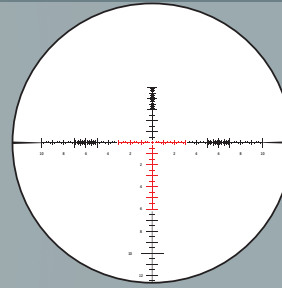

1x

KC1 RETICLE

6x

MSR2 - MIL

SCR™

SCR2 - MIL

SPECIFICATIONS

	1-6x24	2.5-15x50	3-18x56	5-30x56
ITEM NUMBER	5103	5116 / 5117	5118 / 5119	5124 / 5125
MAGNIFICATION	1-6x	2.5-15x	3-18x	5-30x
OBJECTIVE LENS DIA.(mm)	24	50	56	56
TUBE DIAMETER (mm)	30	34	34	34
FOCAL PLANE	1st	1st	1st	1st
FIELD OF VIEW (ft @ 100 yd) LOW/HIGH	114 - 19	44.5 - 8.5	37 - 7	22 - 4
EYE RELIEF (in) LOW/HIGH	3.9-3.4	3.5-3.3	3.5-3.3	3.5-3.3
EXIT PUPIL (mm) LOW/HIGH	10.3 - 4.0	9.7 - 3.4	9.7 - 3.2	9.7 - 1.8
LENGTH (in)	10.4	12.8	13.6	15.75
WEIGHT (oz)	20	32	34.4	34.5
DIOPTRER ADJUSTMENT RANGE	+2 to -3	+2 to -3	+2 to -3	+2 to -3
RETICLE	KC-1 MIL	SCR™ - MIL SCR - MOA	MSR2 - MIL SCR2 - MIL	MSR2 - MIL SCR2 - MIL
ILLUMINATION CONTROL	Rotary Dial	Rotary Dial	Rotary Dial	Rotary Dial
ELEVATION ADJUSTMENT KNOB	Resettable Zero	Resettable Zero	Resettable Zero	Resettable Zero
WINDAGE/ELEVATION CLICK VALUE	0.1 mrad	0.1 mrad / 1/4 MOA	0.1 mrad	0.1 mrad
WINDAGE RANGE @100 M	30 MIL	30 MIL/50 MOA	30 MIL	25 MIL
ELEVATION RANGE @100 M	30 MIL	34 mrad / 60 MOA	34 MIL	26 MIL
PARALLAX/FOCUS	Fixed	Side Focus	Side Focus	Side Focus
PARALLAX/FOCUS RANGE	100 yd.	25 yd. to Infinity	25 yd. to Infinity	25 yd. to Infinity
NITROGEN FILLED	Yes	Yes	Yes	Yes
OPERATING TEMP. RANGE	-13° F to +145° F	-13° F to +145° F	-13° F to +145° F	-13° F to +145° F
LENS CAPS	Yes	Yes	Yes	Yes
WATERPROOF/FOGPROOF	Submersible to 33 ft.	Submersible to 33 ft.	Submersible to 33 ft.	Submersible to 33 ft.
BATTERY	CR2450	CR2450	CR2450	CR2450
WARRANTY	Heritage™ Warranty	Heritage™ Warranty	Heritage™ Warranty	Heritage™ Warranty
MSRP PRICE	$1,954.99	$2,184.99	$2,414.99	$2,874.99

Valid in U.S. and Canada only on items manufactured since 2014. Products manufactured prior to 2014 are covered by the warranty as stated on the original packaging.