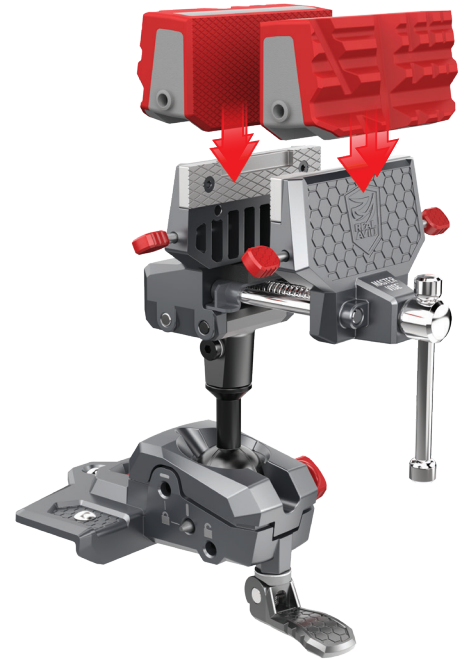

# SMART-JAWS™ MULTI-FIT™ SLEEVES FOR MASTER GUN VISE®

## REVERSIBLE JAW SLEEVES. THE FIT YOU CAN COUNT ON.

When it comes to working on firearms, there is no one-surface area or jaw angle that fits every need. From long guns, pistols, to barrel and guide rods, The Smart-Jaws Multi-Fit Sleeves have you covered. These non-marring, thermoplastic, rubber-covered jaws accommodate all sizes and shapes of guns and parts to hold them securely without damaging your investment. The flat, but slightly textured area is designed to secure your shotgun, pistol or bolt gun. When working on bolts, barrels or choke tubes, simply reverse the jaws and find the groove that best fits your project needs.

### HOLDS UP TO 3" DIAMETERS EFFECTIVELY

### REVERSIBLE MULTI-FIT JAW SLEEVES.

GET A SECURE GRIP ON BCG'S,  
BARRELS AND CHOKE TUBES

COMFORT-FIT FOR SHOTGUN,  
PISTOLS AND BOLT GUNS

FROM LONG GUNS, PISTOLS, TO BARRELS  
AND GUIDE RODS, THE REVERSIBLE  
MULTI-FIT JAWS HAVE YOU COVERED.