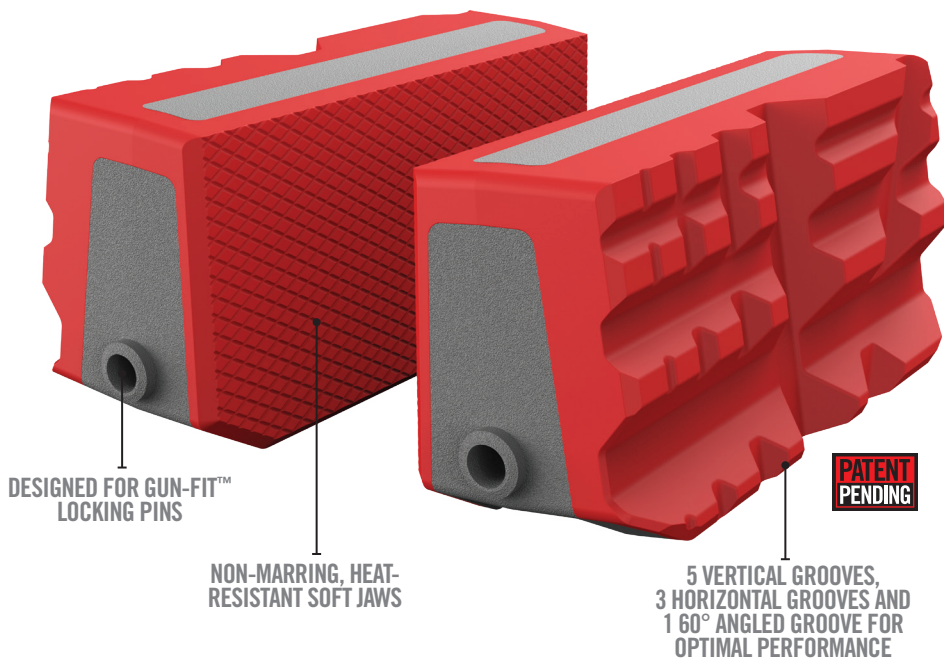

# SMART-JAWS™ MULTI-FIT™ SLEEVES FOR MASTER GUN VISE®

## REVERSIBLE JAW SLEEVES. THE FIT YOU CAN COUNT ON.

When it comes to working on firearms, there is no one-surface area or jaw angle that fits every need. From long guns, pistols, to barrel and guide rods, The Smart-Jaws Multi-Fit Sleeves have you covered. These non-marring, thermoplastic, rubber-covered jaws accommodate all sizes and shapes of guns and parts to hold them securely without damaging your investment. The flat, but slightly textured area is designed to secure your shotgun, pistol or bolt gun. When working on bolts, barrels or choke tubes, simply reverse the jaws and find the groove that best fits your project needs.

### HOLDS UP TO 3" DIAMETERS EFFECTIVELY

### REVERSIBLE MULTI-FIT JAW SLEEVES.

GET A SECURE GRIP ON BCG'S,  
BARRELS AND CHOKE TUBES

COMFORT-FIT FOR SHOTGUN,  
PISTOLS AND BOLT GUNS

FROM LONG GUNS, PISTOLS, TO BARRELS  
AND GUIDE RODS, THE REVERSIBLE  
MULTI-FIT JAWS HAVE YOU COVERED.